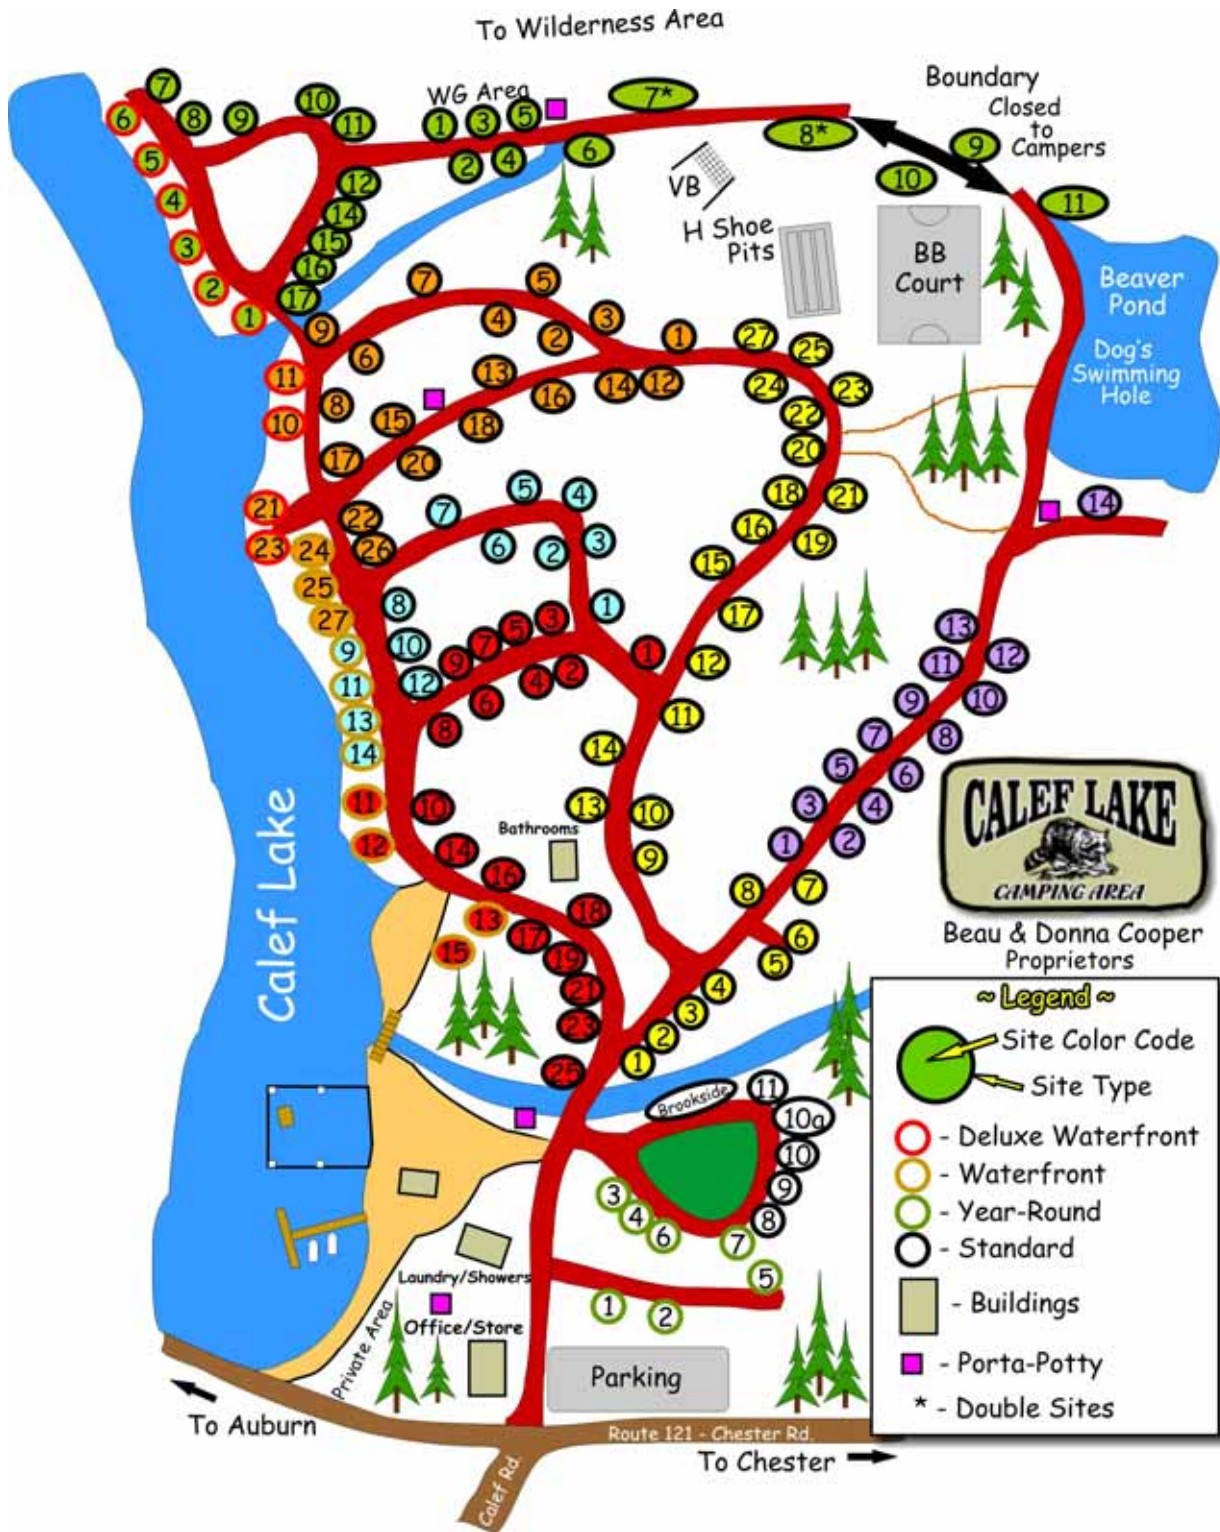

# Calef Lake Camping Area – Auburn, NH – (603) 483-8282

www.caleflakecampingarea.com

**CALEF LAKE**  
CAMPING AREA  
Beau & Donna Cooper  
Proprietors

~ Legend ~

- Site Color Code
- Site Type
- - Deluxe Waterfront
- - Waterfront
- - Year-Round
- - Standard
- - Buildings
- - Porta-Potty
- \* - Double Sites